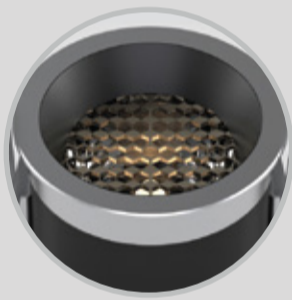

HERCULES

HERCULES DOWNLIGHT

Hercules Downlight features has:

- Die cast- aluminium Luminaire housing
- Premium powder coated finish
- COB (Chip on Board) technology
- Lens with honeycomb louver
- Available in Fixed version
- LED with effective colour rendering
- Provides comfortable illumination with reduced eye strain, ideal for premium interiors.
- Delivers focused and controlled light distribution for accent
- Ensures excellent lumen output with low energy consumption.

Hercules 68

Light Distribution

Direct

CRI ≥ 90

TUNABLE
WHITE

HERCULES DOWNLIGHT

HERCULES 40

System Power	Dimension
5W	Outer Dia- 47mm, Cutout Dia- 40mm, Height- 56mm

HERCULES 52

System Power	Dimension
10W	Outer Dia- 59mm, Cutout Dia- 52mm, Height- 64mm

HERCULES 68

System Power	Dimension
15W	Outer Dia- 89mm, Cutout Dia- 68mm, Height- 90.5mm

Order Options

CCT (Colour Temperature)

DALI-2 DT8

DALI+

Mounting

Recessed

Reflector Colour

Black

White

Gold