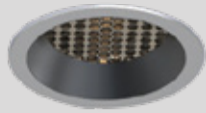

HERCULES

HERCULES DOWNLIGHT

Hercules Downlight features has:

- Die cast- aluminium Luminaire housing
- Premium powder coated finish
- COB (Chip on Board) technology
- Lens with honeycomb louver
- Available in Fixed version
- LED with effective colour rendering
- Provides comfortable illumination with reduced eye strain, ideal for premium interiors.
- Delivers focused and controlled light distribution for accent
- Ensures excellent lumen output with low energy consumption.

Quick Info

CRI ≥ 90
 3000K/ 4000K/ 5700K
 ON-OFF/ON-OFF (FLICKER FREE)
 DALI-2 DT6, DALI-2 DT8, DALI+
 SDCM<3
 Lens with Honeycomb Louver
 L70 @50,000h

Types

Recessed

Single Line Diagram

Hercules 40

Hercules 52

Hercules 68

Light Distribution

Direct

CRI ≥ 90

TUNABLE
WHITE

HERCULES DOWNLIGHT

HERCULES 40

System Power	Dimension
5W	Outer Dia- 47mm, Cutout Dia- 40mm, Height- 56mm

DALI-2 DT8

DALI+

Mounting

Recessed

Reflector Colour

Black

White

Gold