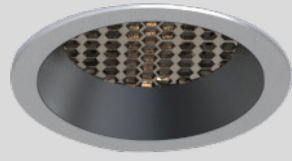

HERCULES

HERCULES DOWNLIGHT

Hercules Downlight features has:

- Die cast- aluminium Luminaire housing
- Premium powder coated finish
- COB (Chip on Board) technology
- Lens with honeycomb louver
- Available in Fixed version
- LED with effective colour rendering
- Provides comfortable illumination with reduced eye strain, ideal for premium interiors.
- Delivers focused and controlled light distribution for accent
- Ensures excellent lumen output with low energy consumption.

Quick Info

CRI ≥ 90
 3000K/ 4000K/ 5700K
 ON-OFF/ON-OFF (FLICKER FREE)
 DALI-2 DT6, DALI-2 DT8, DALI+
 SDCM<3
 Lens with Honeycomb Louver
 L70 @50,000h

Types

Recessed

Single Line Diagram

Hercules 40

Hercules 52

Hercules 68

Light Distribution

Direct

CRI ≥ 90

TUNABLE
WHITE

HERCULES DOWNLIGHT

HERCULES 40

System Power	Dimension
5W	Outer Dia- 47mm, Cutout Dia- 40mm, Height- 56mm

DALI-2 DT8

DALI+

Mounting

Recessed

Reflector Colour

Black

White

Gold