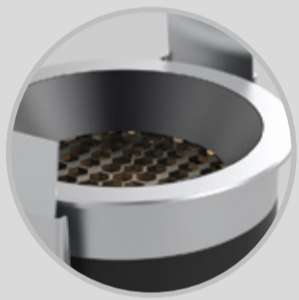

HERCULES

HERCULES DOWNLIGHT

Hercules Downlight features has:

- Die cast- aluminium Luminaire housing
- Premium powder coated finish
- COB (Chip on Board) technology
- Lens with honeycomb louver
- Available in Fixed version
- LED with effective colour rendering
- Provides comfortable illumination with reduced eye strain, ideal for premium interiors.
- Delivers focused and controlled light distribution for accent
- Ensures excellent lumen output with low energy consumption.

Hercules 68

Light Distribution

Direct

CRI ≥ 90

TUNABLE
WHITE

HERCULES DOWNLIGHT

HERCULES 40

System Power	Dimension
5W	Outer Dia- 47mm, Cutout Dia- 40mm, Height- 56mm

HERCULES 52

System Power	Dimension
10W	Outer Dia- 59mm, Cutout Dia- 52mm, Height- 64mm

HERCULES 68

System Power	Dimension
15W	Outer Dia- 89mm, Cutout Dia- 68mm, Height- 90.5mm

Order Options

CCT (Colour Temperature)

DALI-2 DT8

DALI+

Mounting

Recessed

Reflector Colour

Black

White

Gold