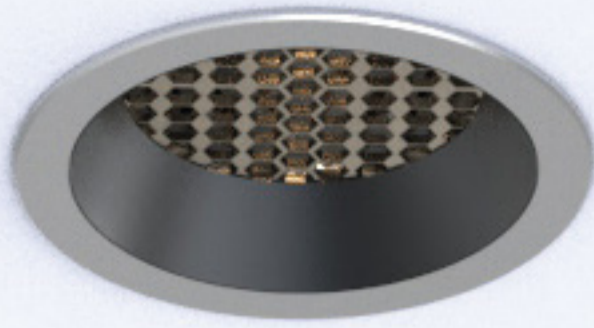

HERCULES

HERCULES DOWNLIGHT

Hercules Downlight features has:

- Die cast- aluminium Luminaire housing
- Premium powder coated finish
- COB (Chip on Board) technology
- Lens with honeycomb louver
- Available in Fixed version
- LED with effective colour rendering
- Provides comfortable illumination with reduced eye strain, ideal for premium interiors.
- Delivers focused and controlled light distribution for accent
- Ensures excellent lumen output with low energy consumption.

Quick Info

CRI ≥ 90
 3000K/ 4000K/ 5700K
 ON-OFF/ON-OFF (FLICKER FREE)
 DALI-2 DT6, DALI-2 DT8, DALI+
 SDCM<3
 Lens with Honeycomb Louver
 L70 @50,000h

Types

Recessed

Single Line Diagram

Hercules 40

Hercules 52

Hercules 68

Light Distribution

Direct

CRI ≥ 90

TUNABLE
WHITE

HERCULES DOWNLIGHT

HERCULES 40

System Power	Dimension
5W	Outer Dia- 47mm, Cutout Dia- 40mm, Height- 56mm

DALI-2 DT8

DALI+

Mounting

Recessed

Reflector Colour

Black

White

Gold