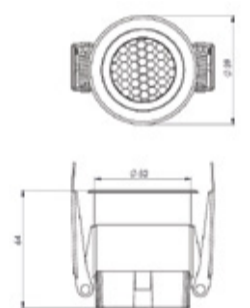

Hercules 68

Light Distribution

Direct

CRI ≥ 90

TUNABLE
WHITE

HERCULES DOWNLIGHT

HERCULES 40

System Power	Dimension
5W	Outer Dia- 47mm, Cutout Dia- 40mm, Height- 56mm

HERCULES 52

System Power	Dimension
10W	Outer Dia- 59mm, Cutout Dia- 52mm, Height- 64mm

HERCULES 68

System Power	Dimension
15W	Outer Dia- 89mm, Cutout Dia- 68mm, Height- 90.5mm

Order Options

CCT (Colour Temperature)