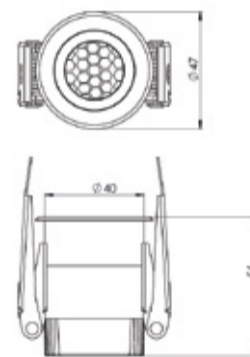

Single Line Diagram

Hercules 40