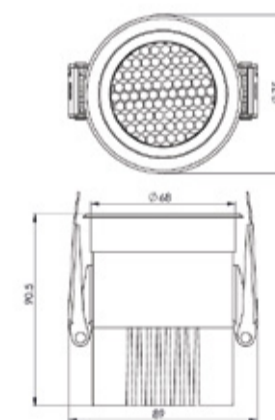

Quick Info

CRI ≥ 90
 3000K/ 4000K/ 5700K
 ON-OFF/ON-OFF (FLICKER FREE)
 DALI-2 DT6, DALI-2 DT8, DALI+
 SDCM<3
 Lens with Honeycomb Louver
 L70 @50,000h

Types

Recessed

Single Line Diagram

Hercules 40

Hercules 52

Hercules 68

Light Distribution

Direct

CRI ≥ 90

TUNABLE
WHITE

HERCULES DOWNLIGHT

HERCULES 40

System Power	Dimension
5W	Outer Dia- 47mm, Cutout Dia- 40mm, Height- 56mm

HERCULES 52

System Power	Dimension
10W	Outer Dia- 59mm, Cutout Dia- 52mm, Height- 64mm

HERCULES 68

System Power	Dimension
15W	Outer Dia- 89mm, Cutout Dia- 68mm, Height- 90.5mm

Order Options

CCT (Colour Temperature)