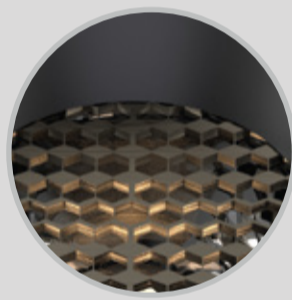

HERCULES

HERCULES DOWNLIGHT

Hercules Downlight features has:

- Die cast- aluminium Luminaire housing
- Premium powder coated finish
- COB (Chip on Board) technology
- Lens with honeycomb louver
- Available in Fixed version
- LED with effective colour rendering
- Provides comfortable illumination with reduced eye strain, ideal for premium interiors.
- Delivers focused and controlled light distribution for accent
- Ensures excellent lumen output with low energy consumption.

Quick Info

CRI ≥ 90
 3000K/ 4000K/ 5700K
 ON-OFF/ON-OFF (FLICKER FREE)
 DALI-2 DT6, DALI-2 DT8, DALI+
 SDCM<3
 Lens with Honeycomb Louver
 L70 @50,000h

Types

Recessed

Single Line Diagram

Hercules 40

Hercules 52

Hercules 68

Light Distribution

Direct

CRI ≥ 90

TUNABLE
WHITE

HERCULES DOWNLIGHT

HERCULES 40

System Power	Dimension
5W	Outer Dia- 47mm, Cutout Dia- 40mm, Height- 56mm

HERCULES 52

System Power	Dimension
10W	Outer Dia- 59mm, Cutout Dia- 52mm, Height- 64mm

HERCULES 68

System Power	Dimension
15W	Outer Dia- 89mm, Cutout Dia- 68mm, Height- 90.5mm

Order Options

CCT (Colour Temperature)